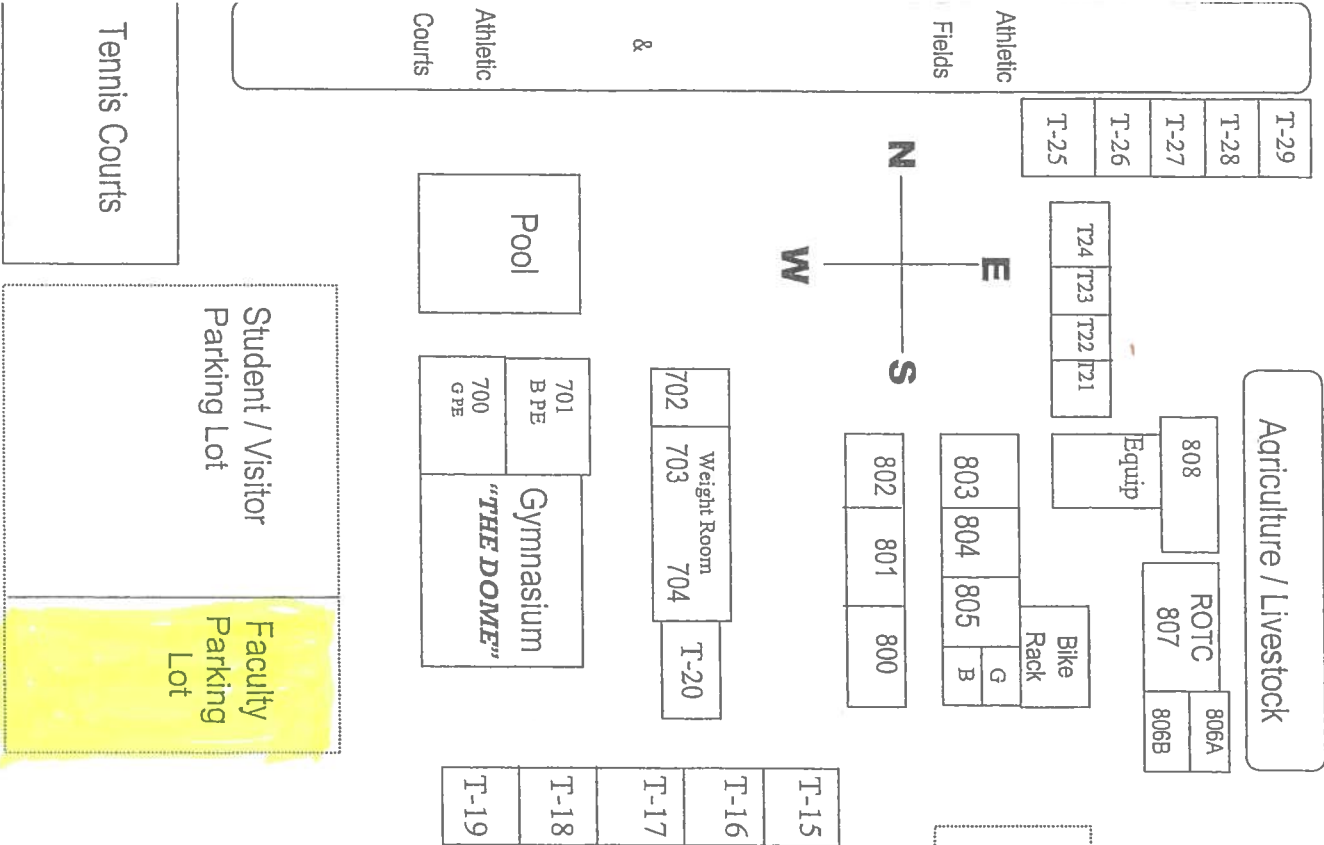

# ORANGE HIGH SCHOOL

HARWOOD ST

Agriculture / Livestock

Faculty Parking Lot

QUAD

2<sup>nd</sup> Floor

Faculty Parking

Faculty Parking

WALNUT AVENUE

SHAFFER STREET

MAIN ENTRANCE